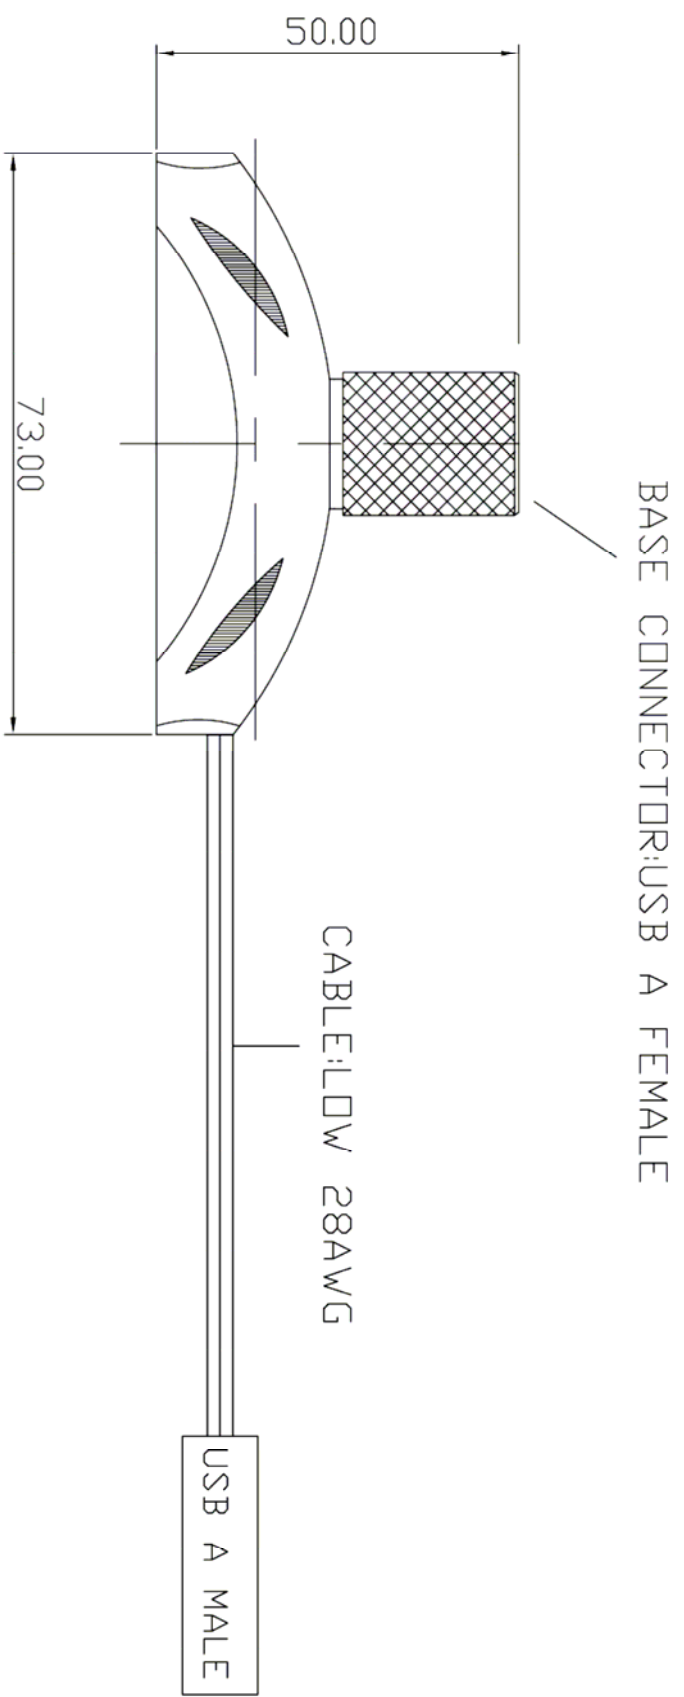

USB A FEMALE SQUARE MAGNETIC BASE+28AWG+USB A MALE Length=2M

Specification	
Model No.	BS-04
IMPEDANCE	50Ω
Base Connector	USB A FEMALE
Cable	28AWG
Cable Length	2M
Cable Connector	USB A MALE
Type	SQUARE MAGNETIC BASE
Weight	125g
Size	L73×W73×H50mm

BS-04	SIZE	
	DATE	

USB SQUARE MAGNETIC BASE

1	BASE CONNECTOR: USB A FEMALE	6
2	CABLE CONNECTOR : USB A MALE	7
3	CABLE: 28AWG	8
4	MAGNETIC BASE	9
5	IMPEDANCE: 50 Ω	10