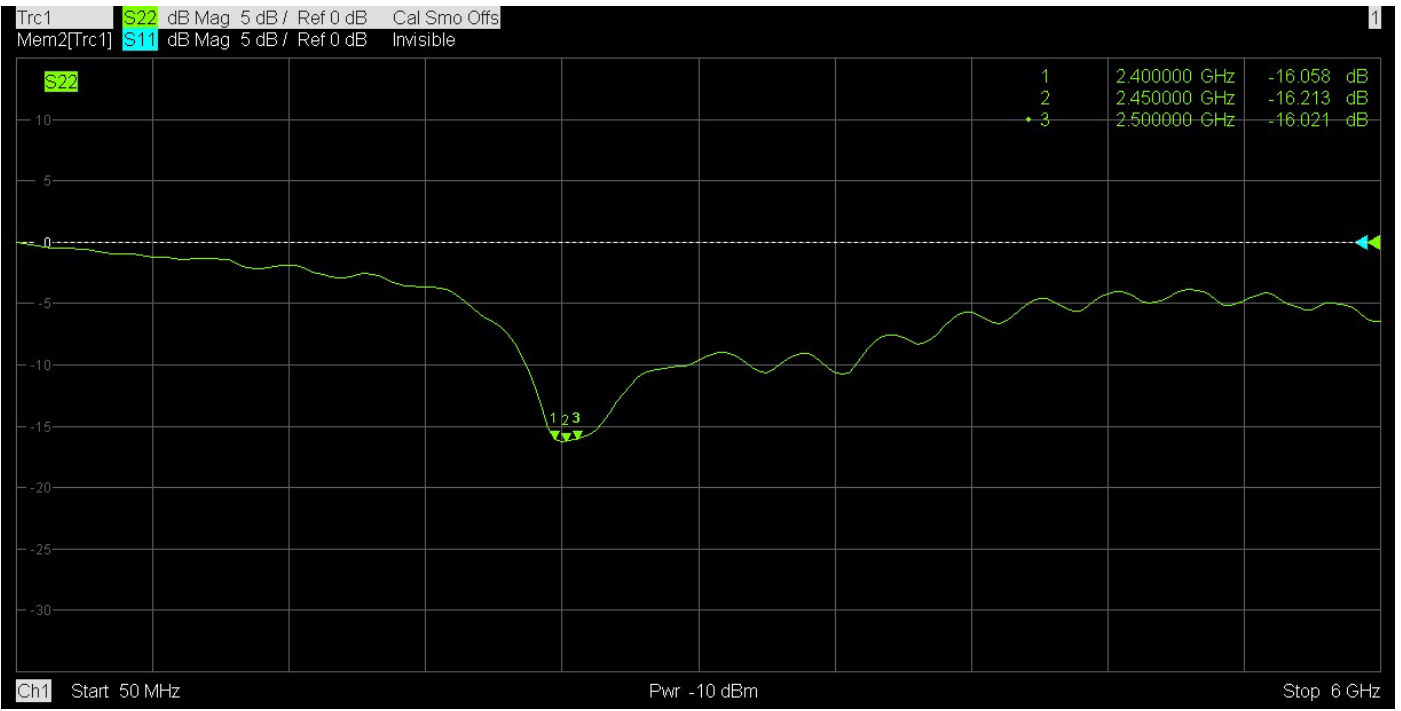

2.4-2.5GHz 2.5dBi 50mm CIRCLE ROOF SCREW+RG174(30CM)+SMA MALE

Specifications/Special Features :
This antenna is designed for wifi wireless communications

Specification	
Model No.	CA-24-06-1
Operating Frequency	2400-2500 MHz
Antenna Type	Roof Screw Mount
Antenna Gain	2.5 dBi
Antenna Color	Black
VSWR	< 1.5
Polarization	Linear Vertical
Temperature	-40 to +85 °C
Humidity	40% to 95% RH
Connector Options	SMA MALE (Option)
Cable: RG-174	Length=30CM (Option)
Cable Color	Black
Dimension	L47xW50xH50mm

CA-24-06-1

2.4-2.5GHz 2.5dBi 50mm CIRCLE ROOF SCREW +RG174(30CM) +SMA PLUG

1	FREQUENCY : 2400-2500MHz	6	IMPEDANCE : 50Ω
2	GAIN : 2.5 dBi	7	
3	V.S.W/R : <1.5	8	
4	CABLE LENGTH : RG174 L=30CM (Option)	9	
5	CONNECTOR : SMA MALE (Option)	10	