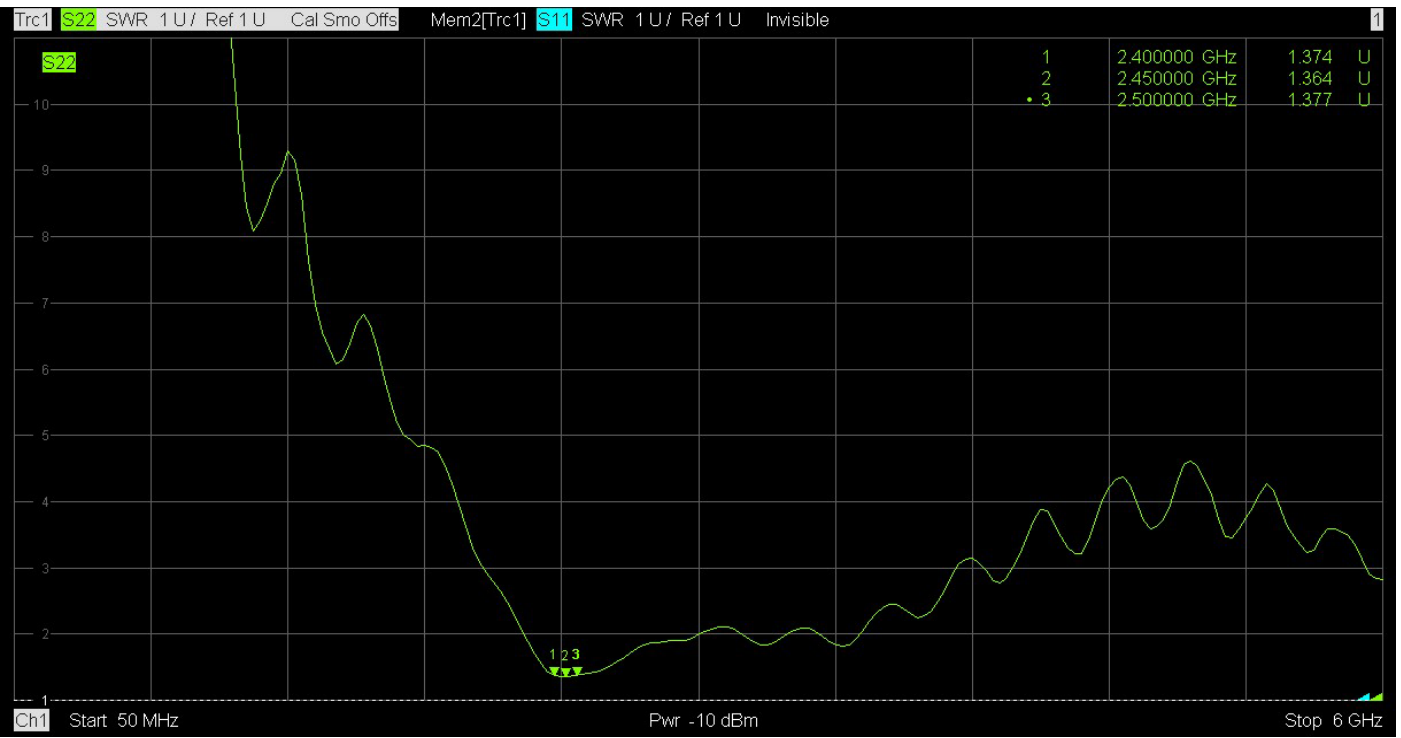

2.4-2.5GHz 2.5dBi 50mm CIRCLE ROOF SCREW+RG174(30CM)+SMA MALE

Specifications/Special Features :
This antenna is designed for wifi wireless communications

Specification	
Model No.	CA-24-06-1
Operating Frequency	2400-2500 MHz
Antenna Type	Roof Screw Mount
Antenna Gain	2.5 dBi
Antenna Color	Black
VSWR	< 1.5
Polarization	Linear Vertical
Temperature	-40 to +85 °C
Humidity	40% to 95% RH
Connector Options	SMA MALE (Option)
Cable: RG-174	Length=30CM (Option)
Cable Color	Black
Dimension	L47xW50xH50mm

CA-24-06-1

2.4-2.5GHz 2.5dBi 50mm CIRCLE ROOF SCREW +RG174(30CM) +SMA PLUG

1	FREQUENCY : 2400-2500MHz	6	IMPEDANCE : 50Ω
2	GAIN : 2.5 dBi	7	
3	V.S.W/R : <1.5	8	
4	CABLE LENGTH : RG174 L=30CM (Option)	9	
5	CONNECTOR : SMA MALE (Option)	10	