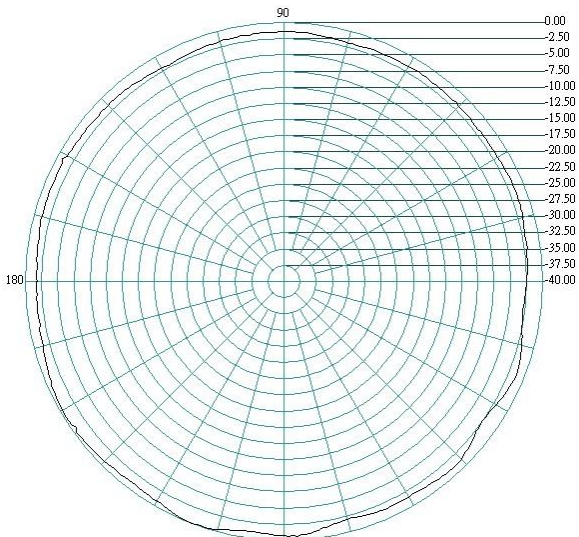

2.4-2.5GHz 2.5dBi 50mm CIRCLE ROOF SCREW+RG174(30CM)+SMA MALE

Specifications/Special Features :
This antenna is designed for wifi wireless communications

Specification	
Model No.	CA-24-06-1
Operating Frequency	2400-2500 MHz
Antenna Type	Roof Screw Mount
Antenna Gain	2.5 dBi
Antenna Color	Black
VSWR	< 1.5
Polarization	Linear Vertical
Temperature	-40 to +85 °C
Humidity	40% to 95% RH
Connector Options	SMA MALE (Option)
Cable: RG-174	Length=30CM (Option)
Cable Color	Black
Dimension	L47xW50xH50mm

CA-24-06-1

2.4-2.5GHz 2.5dBi 50mm CIRCLE ROOF SCREW +RG174(30CM) +SMA PLUG

1	FREQUENCY : 2400-2500MHz	6	IMPEDANCE : 50Ω
2	GAIN : 2.5 dBi	7	
3	V.S.W/R : <1.5	8	
4	CABLE LENGTH : RG174 L=30CM (Option)	9	
5	CONNECTOR : SMA MALE (Option)	10	

H-PLANE

E-PLANE