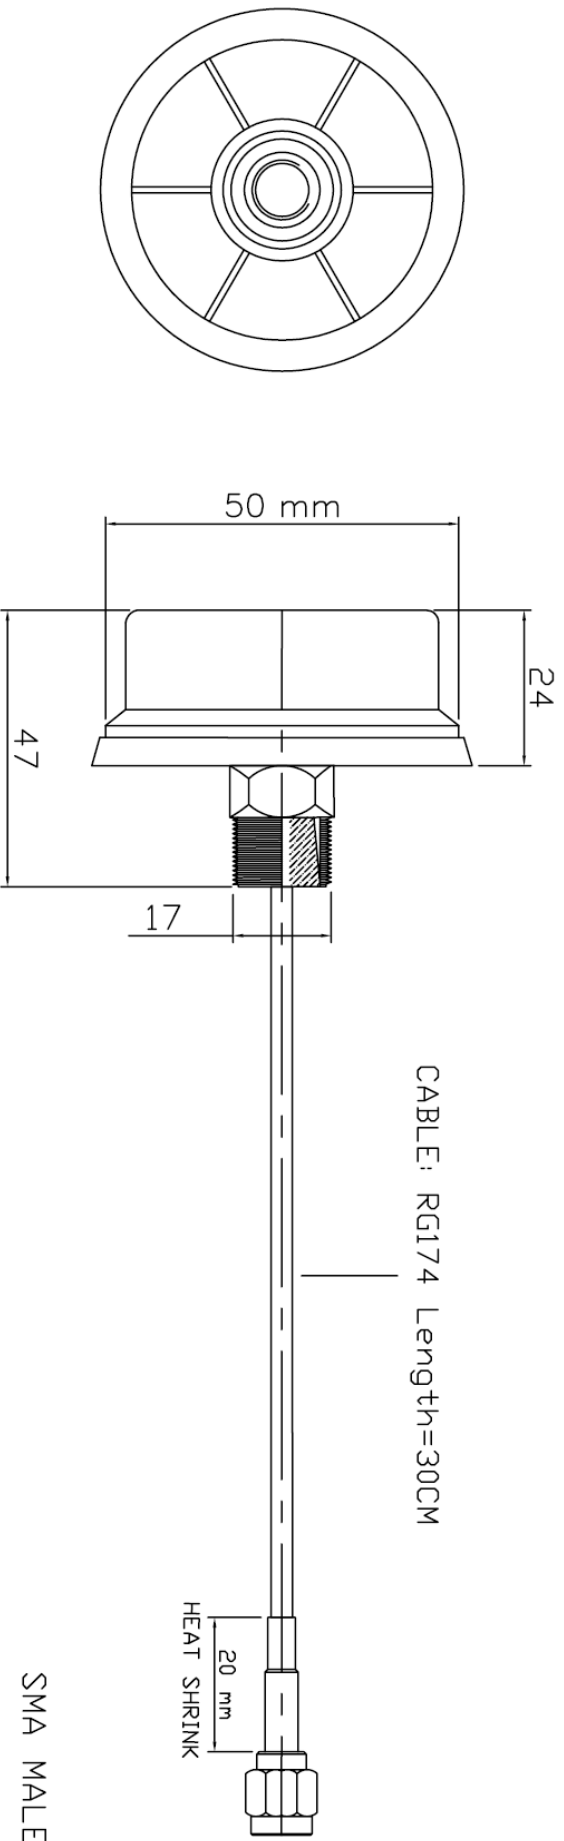

2.4-2.5GHz 2.5dBi 50mm CIRCLE ROOF SCREW+RG174(30CM)+SMA MALE

Specifications/Special Features :
This antenna is designed for wifi wireless communications

Specification	
Model No.	CA-24-06-1
Operating Frequency	2400-2500 MHz
Antenna Type	Roof Screw Mount
Antenna Gain	2.5 dBi
Antenna Color	Black
VSWR	< 1.5
Polarization	Linear Vertical
Temperature	-40 to +85 °C
Humidity	40% to 95% RH
Connector Options	SMA MALE (Option)
Cable: RG-174	Length=30CM (Option)
Cable Color	Black
Dimension	L47xW50xH50mm

CA-24-06-1

2.4-2.5GHz 2.5dBi 50mm CIRCLE ROOF SCREW +RG174(30CM) +SMA PLUG

1	FREQUENCY : 2400-2500MHz	6	IMPEDANCE : 50Ω
2	GAIN : 2.5 dBi	7	
3	V.S.W/R : <1.5	8	
4	CABLE LENGTH : RG174 L=30CM (Option)	9	
5	CONNECTOR : SMA MALE (Option)	10	